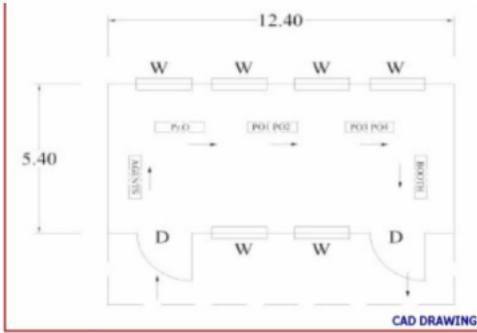

கையொப்பம்

Nazri Naksha

Google Map View

Polling Station Building Front View

Polling Station Front View

Cad View

Key MAP View

| Minimum Basic Facility (Please) | Water | Ramp | Plug Points | Toilet | Health Care |
|---------------------------------|-------|------|-------------|--------|-------------|
| | ✓ | ✓ | ✓ | ✓ | x |