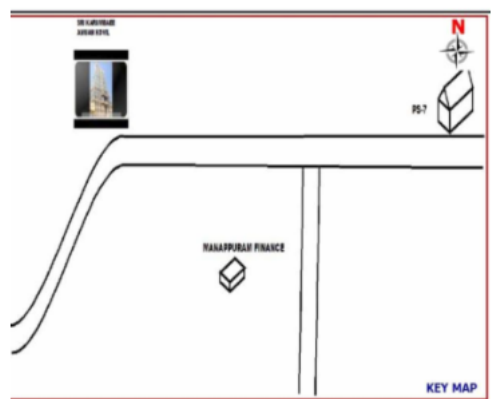

Cad View

Key MAP View

Minimum Basic Facility (Please)	Water	Ramp	Plug Points	Toilet	Health Care
	✓	✓	✓	✓	x