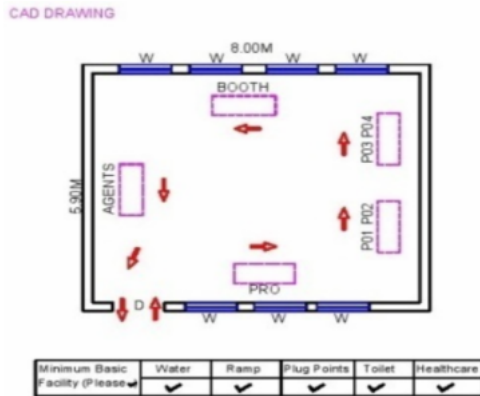

Nazri Naksha

Google Map View

Polling Station Building Front View

Polling Station Front View

Cad View

Key MAP View