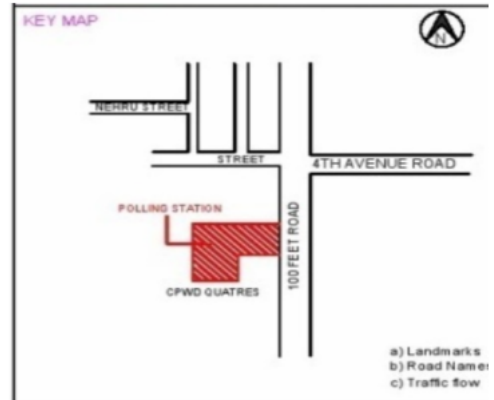

Nazri Naksha

Google Map View

Polling Station Building Front View

Polling Station Front View

Cad View

Key MAP View

CAD DRAWING

KEY MAP