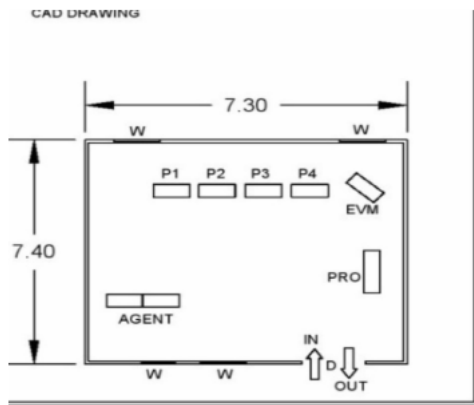

Nazri Naksha

Google Map View

Polling Station Building Front View

Polling Station Front View

Cad View

Key MAP View