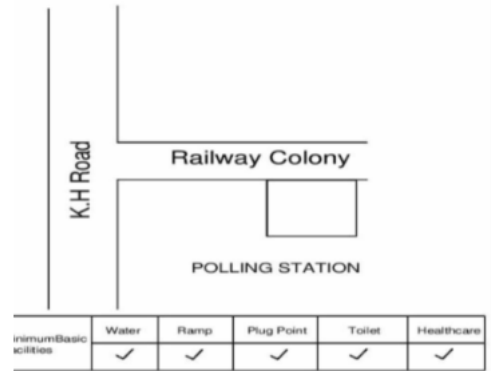

Nazri Naksha

Google Map View

Polling Station Building Front View

Polling Station Front View

Cad View

Key MAP View

KEY MAP