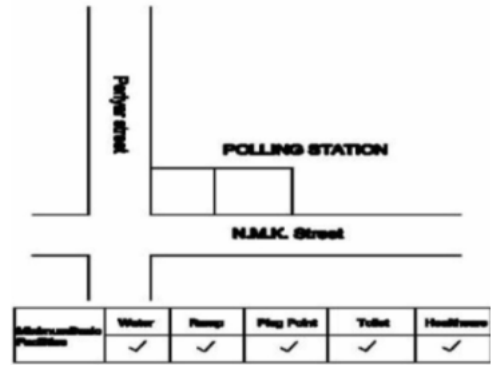

Nazri Naksha

Google Map View

Polling Station Building Front View

Polling Station Front View

Cad View

Key MAP View

KEY MAP