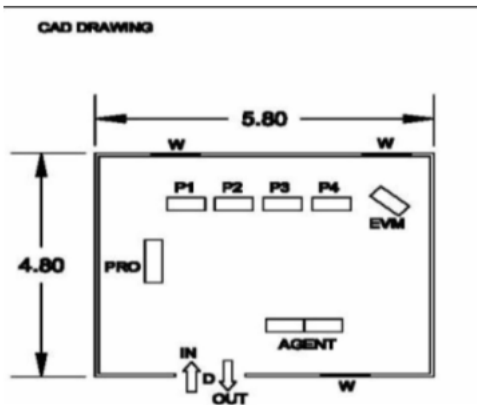

Nazri Naksha

Google Map View

Polling Station Building Front View

Polling Station Front View

Cad View

Key MAP View