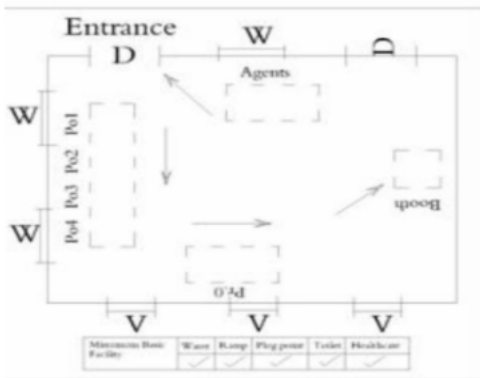

Nazri Naksha

Google Map View

Cad View