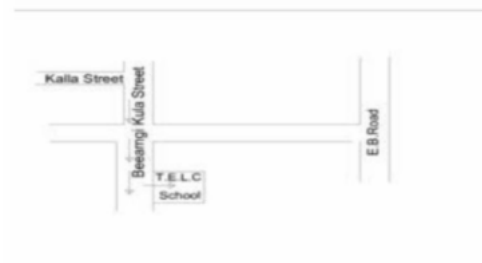

Nazri Naksha

Google Map View