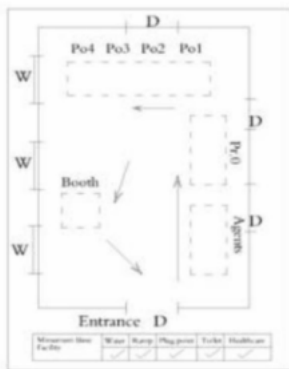

Nazri Naksha

Google Map View

ELEVATION

Cad View