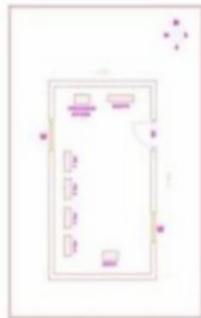

Cad View

Key MAP View

Minimum Basic Facilities	Water	Ramp	Plug Point	Toilet	Health care
	Yes	Yes	Yes	Yes	Yes