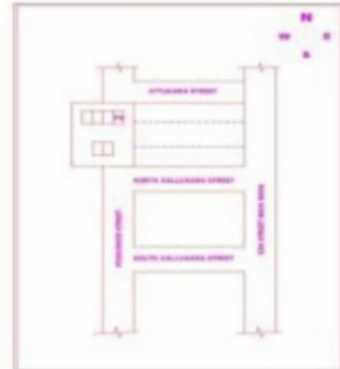

Google Map View

Polling Station Building Front View

Polling Station Front View

FRONT VIEW -(MAIN ENTRY)

Cad View

Key MAP View

Minimum Basic facilities	Water	Ramp	Plug Point	Toilet	Health Care
Yes	Yes	Yes	Yes	Yes	Yes