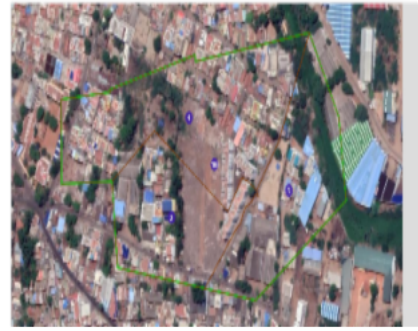

Nazri Naksha

Google Map View