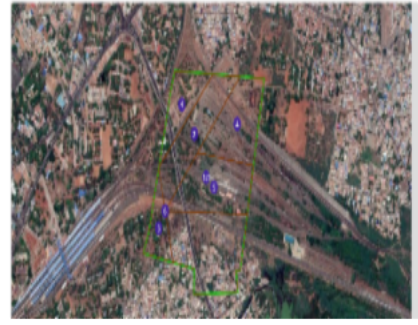

Nazri Naksha

Google Map View