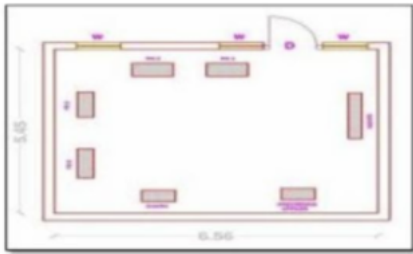

வாக்காளர் பதிவு அலுவலரின்
கையொப்பம்

Nazri Naksha

Google Map View

Polling Station Building Front View

Polling Station Front View

FRONT VIEW -(MAIN ENTRY)

FRONT VIEW -(MAIN ENTRY)

Cad View

Key MAP View

| Minimum Basic facilities | Water | Ramp | Plug Point | Toilet | Health Care |
|--------------------------|-------|------|------------|--------|-------------|
| | Yes | Yes | Yes | Yes | Yes |