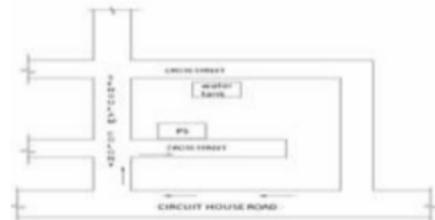

கையொப்பம்

**Nazri Naksha**

**Google Map View**

**Polling Station Building Front View**

**Polling Station Front View**

**Cad View**

**Key MAP View**

Minimum Basic Facility (Prescribed)	Water	Ramp	PlugPoints	Toilet	Handicapped
	✓	✓	✓	✓	✓