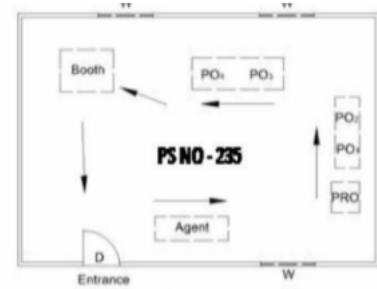

Cad View

Key MAP View

Minimum Basic Facility (Rear✓)	Water	Ramp	Plug/Points	Toilet	Handicap
	✓	✓	✓	✓	✓

T