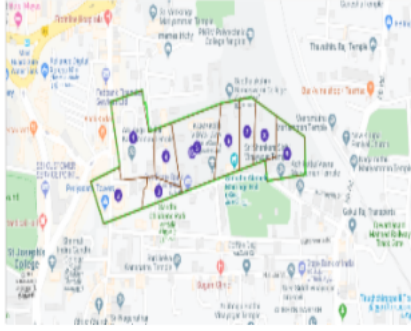

Nazri Naksha

Google Map View