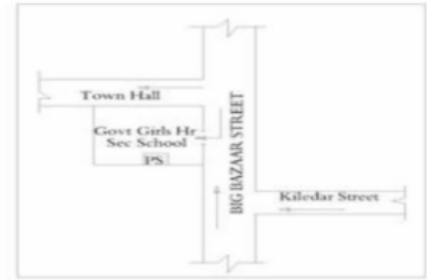

Nazri Naksha

Google Map View