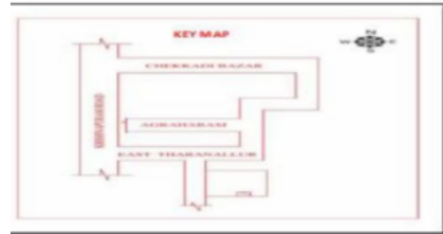

Google Map View

Polling Station Building Front View

Polling Station Front View

Cad View

Minimum Basic Facilities	Water	Ramp	Plug Point	Toilet	Health Care
	Yes	Yes	Yes	Yes	Yes

Key MAP View

PS – POLLING STATION