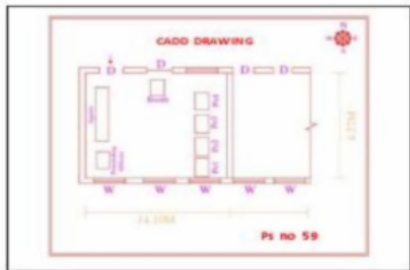

Google Map View

Polling Station Building Front View

Polling Station Front View

Cad View

Minimum Basic Facilities	Water	Ramp	Plug Point	Toilet	Health Care
	Yes	Yes	Yes	Yes	Yes

Key MAP View

PS – POLLING STATION