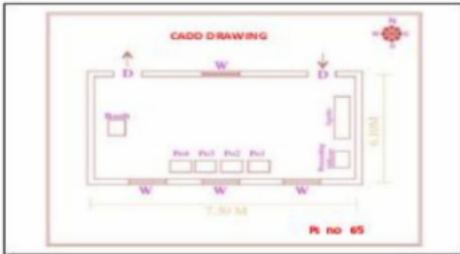

Nazri Naksha

Google Map View

Polling Station Building Front View

Polling Station Front View

Cad View

Minimum Basic Facilities	Water	Ramp	Plug Point	Toilet	Health Care
	Yes	Yes	Yes	Yes	Yes

Key MAP View

PS – POLLING STATION