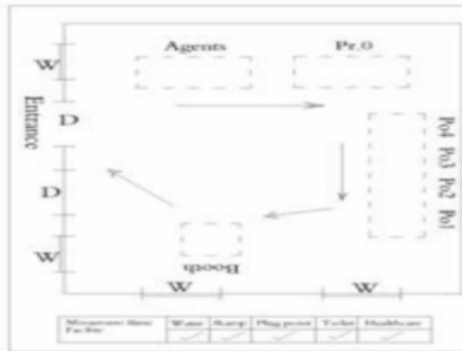

Nazri Naksha

Google Map View

Cad View

Key MAP View