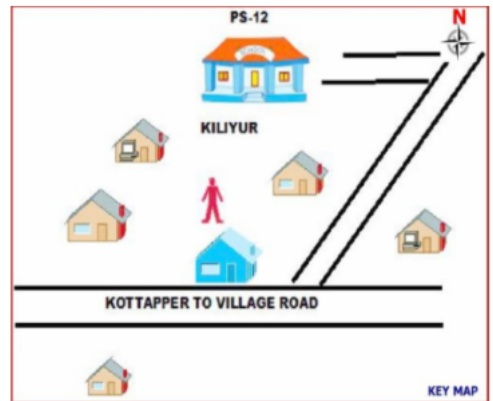

Cad View

Key MAP View

Minimum Basic Facility (Please)	Water	Ramp	Plug Points	Toilet	Health Care
	✓	✓	✓	✓	x