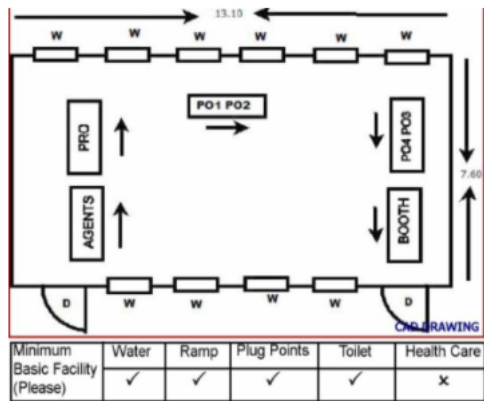

Nazri Naksha

Google Map View

Polling Station Building Front View

Polling Station Front View

Cad View

Key MAP View