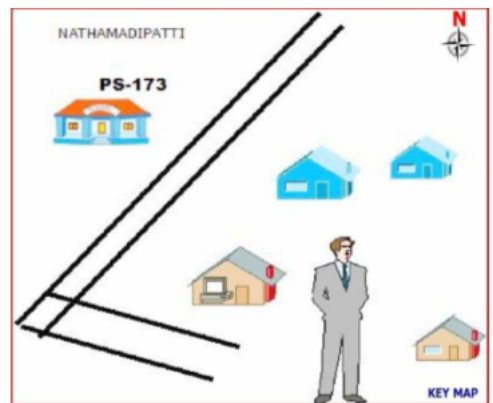

Cad View

Key MAP View

Minimum Basic Facility (Please)	Water	Ramp	Plug Points	Toilet	Health Care
	✓	✓	✓	✓	x