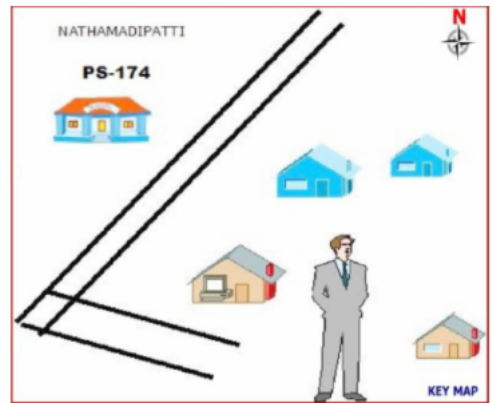

Cad View

Key MAP View

Minimum Basic Facility (Please)	Water	Ramp	Plug Points	Toilet	Health Care
	✓	✓	✓	✓	x