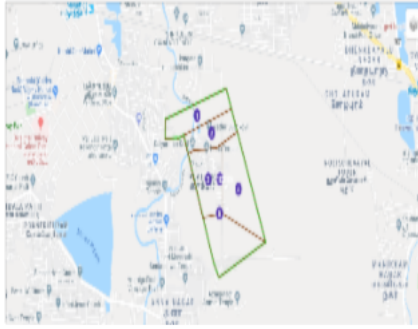

Nazri Naksha

Google Map View