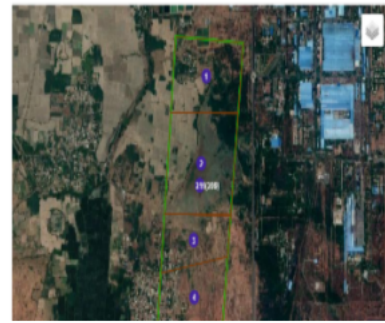

Nazri Naksha

Google Map View