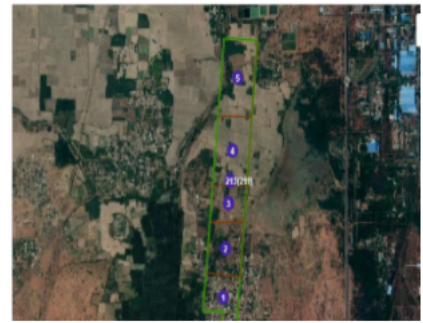

Nazri Naksha

Google Map View