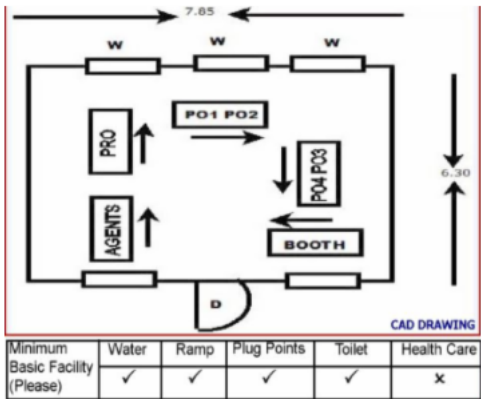

Nazri Naksha

Google Map View

Polling Station Building Front View

Polling Station Front View

Cad View

Key MAP View