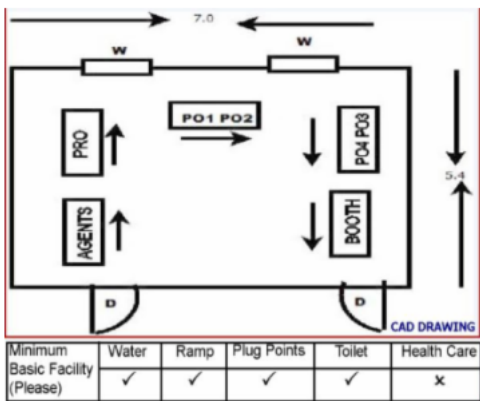

Nazri Naksha

Google Map View

Polling Station Building Front View

Polling Station Front View

Cad View

Key MAP View