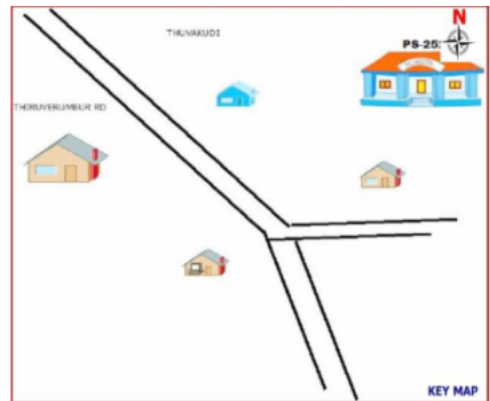

Cad View

Key MAP View

Minimum Basic Facility (Please)	Water	Ramp	Plug Points	Toilet	Health Care
	✓	✓	✓	✓	x