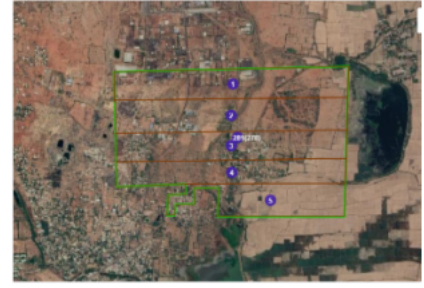

Nazri Naksha

Google Map View