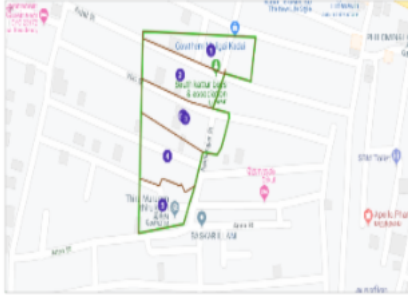

Nazri Naksha

Google Map View