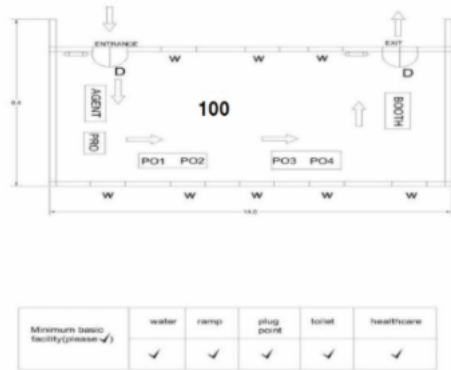

Nazri Naksha

Google Map View

Polling Station Building Front View

Polling Station Front View

Cad View

Key MAP View