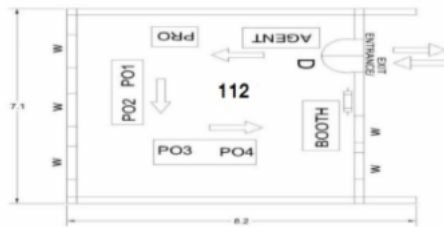

Polling Station Building Front View

Polling Station Front View

Cad View

Minimum Basic Facility(Yes/No)	water	sewer	prag point	toilet	healthcare
	✓	✓	✓	✓	✓

Key MAP View

Key Plan  
 (A) Landmark  
 (B) Road Names  
 (C) Traffic Flow