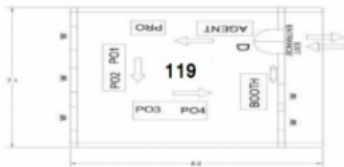

Google Map View

Polling Station Building Front View

Polling Station Front View

Cad View

Minimum basic facility (phase ✓)	water	ramp	plug point	toilet	healthcare
	✓	✓	✓	✓	✓

Key MAP View

Key Plan  
 (A) Landmark  
 (B) Road Names  
 (C) Traffic Flow