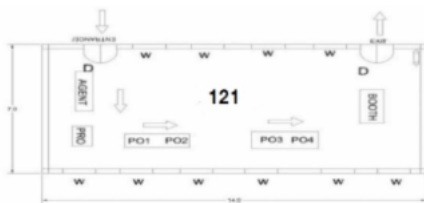

Cad View

Minimum basic facility (gross ✓)	water	ramp	plug point	boiler	healthcare
	✓	✓	✓	✓	✓