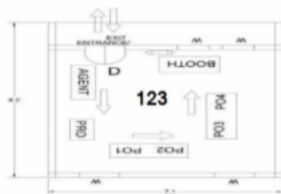

Polling Station Building Front View

Polling Station Front View

Cad View

Key MAP View

Minimum basic facility(please ✓)	water	ramp	plug point	toilet	healthcare
	✓	✓	✓	✓	✓

Key Plan  
 (A) Landmark  
 (B) Road Names  
 (C) Traffic Flow