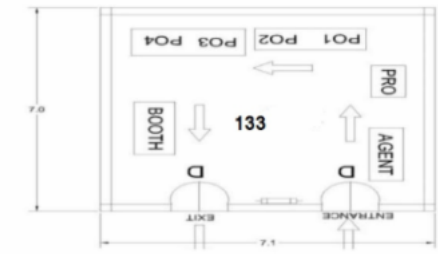

Google Map View

Polling Station Building Front View

Polling Station Front View

Cad View

Key MAP View

Minimum basic facility (presence)	water	ramp	plug point	socket	sanitization
✓	✓	✓	✓	✓	✓

Key Plan
 (A) Landmark
 (B) Road Names
 (C) Traffic Flow