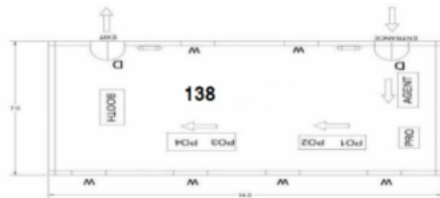

Google Map View

Polling Station Building Front View

Polling Station Front View

Cad View

Minimum basic facility (சிறிமீட்டர்)	water	ramp	plug point	toilet	healthcare
	✓	✓	✓	✓	✓

Key MAP View

Key Place
 (A) Landmark
 (B) Road Names
 (C) Traffic Flow