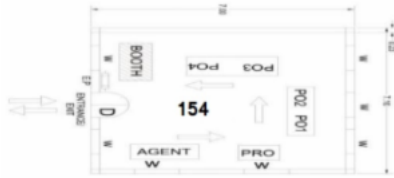

Google Map View

Polling Station Building Front View

Polling Station Front View

Cad View

Scale 1cm : 1m

Minimum Basic Requirement	water	ramp	prag area	toilet	handicapped
	✓	✓	✓	✓	✓

Key MAP View

KEY MAP
 (A) LANDMARK
 (B) ROAD NAMES
 (C) TRAFFIC FLOW