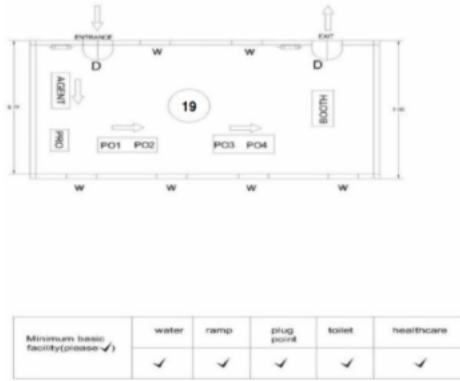

Nazri Naksha

Google Map View

Polling Station Building Front View

Polling Station Front View

Cad View

Key MAP View