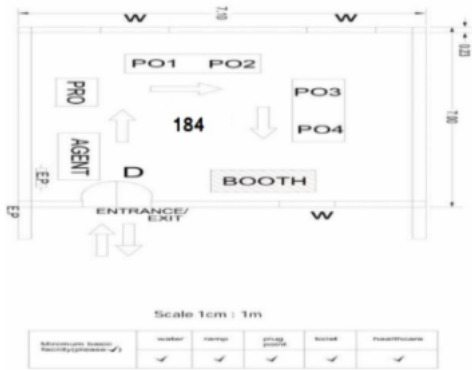

Nazri Naksha

Google Map View

Polling Station Building Front View

Polling Station Front View

Cad View

Key MAP View