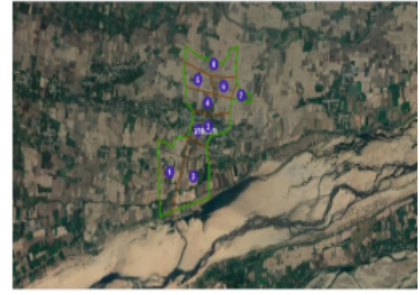

Nazri Naksha

Google Map View