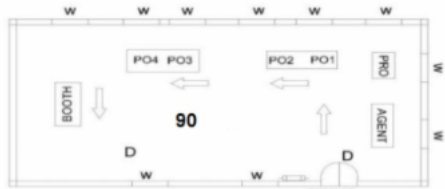

Google Map View

Polling Station Building Front View

Polling Station Front View

Cad View

Minimum basic facility(please✓)	water	ramp	plug point	toilet	healthcare
	✓	✓	✓	✓	✓

Key MAP View

Key Plan
 (A) Landmark
 (B) Road Names
 (C) Traffic Flow