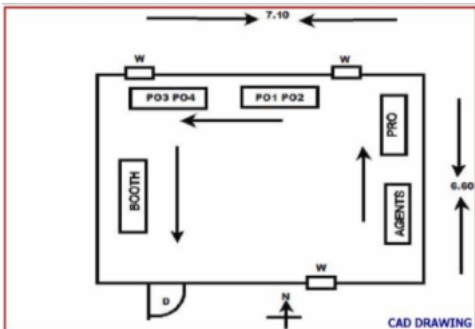

Cad View

Key MAP View

Minimum Basic Facility (Please)	Water	Ramp	Plug Points	Toilet	Health Care
	✓	✓	✓	✓	x