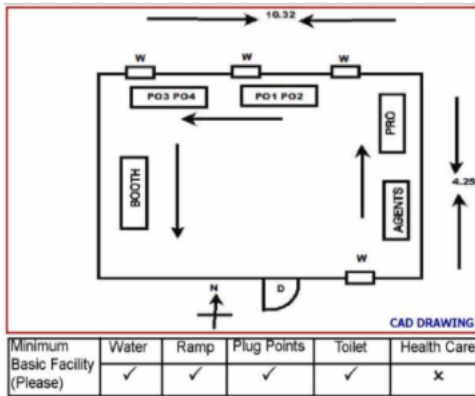

Nazri Naksha

Google Map View

Polling Station Building Front View

Polling Station Front View

Cad View

Key MAP View