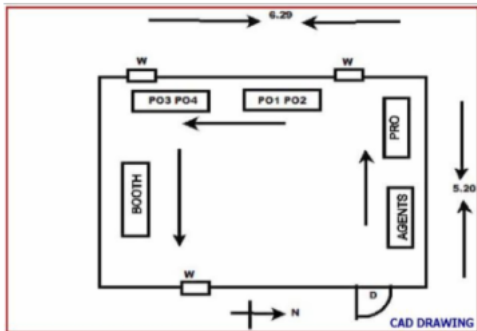

Cad View

Key MAP View

Minimum Basic Facility (Please)	Water	Ramp	Plug Points	Toilet	Health Care
	✓	✓	✓	✓	x