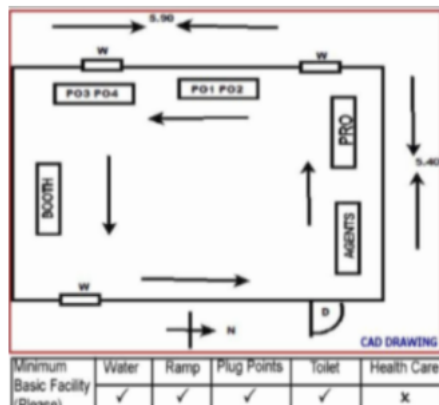

Nazri Naksha

Google Map View

Polling Station Building Front View

Polling Station Front View

Cad View

Key MAP View